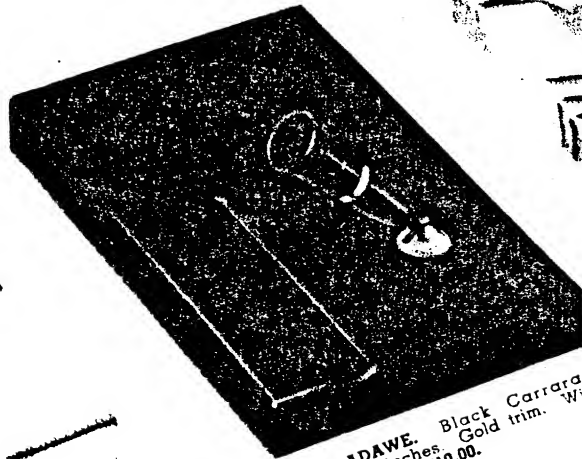

K063 ADAVO. Colored Pedrara Onyx. 3 3/4 x 6 1/2 inches. Gold name plate. With No. 3 Brown Pen $10.00.

K073 ADAWE. Black Carrara. 4 x 6 1/2 inches. Gold trim. With No. 3 Pen $10.00.